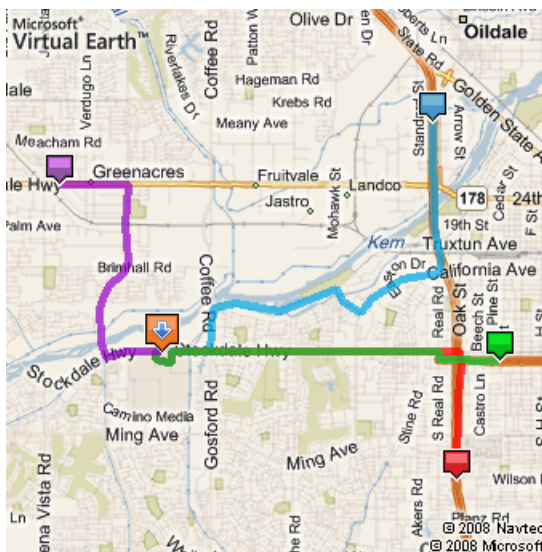

1-click directions to Destination

9001 Stockdale Hwy, Bakersfield, CA 93311-1022

Show directions from:

-  [The north \(via SR-99 S\)](#)
-  [The south \(via SR-99 N\)](#)
-  [The east \(via Bakersfield Tehachapi Hwy / SR-58 W\)](#)
-  [The west \(via Rosedale Hwy / SR-58 E\)](#)

[View all](#)

 From the north (via SR-99 S)	
1. At exit 25, take ramp right for California Ave toward Civic Center	0.2 mi
2. Turn right onto California Ave	1.1 mi
3. Turn right onto Mohawk St	0.4 mi
4. Turn left onto Truxtun Ave	1.6 mi
5. Turn left onto Coffee Rd	0.5 mi
6. Turn right onto Stockdale Hwy	0.5 mi
7. Turn left onto Don Hart Dr	0.1 mi
8. Turn right to stay on Don Hart Dr	0.3 mi
9. Turn right onto Stockdale Hwy	0.1 mi
10. Arrive at 9001 Stockdale Hwy, Bakersfield, CA 93311-1022	

 From the south (via SR-99 N)	
1. At exit 24, take ramp right for CA-58 East toward Cal State Univ / Stockdale Hwy / Brundage Lane	0.3 mi
2. Turn left onto Wible Rd	0.2 mi
3. Bear left onto Stockdale Hwy	3.5 mi
4. Turn left onto Don Hart Dr	0.1 mi
5. Turn right to stay on Don Hart Dr	0.3 mi
6. Turn right onto Stockdale Hwy	0.1 mi
7. Arrive at 9001 Stockdale Hwy, Bakersfield, CA 93311-1022	

 From the east (via Bakersfield Tehachapi Hwy / SR-58 W)	
1. Turn right onto S Real Rd	0.1 mi
2. Turn left onto Stockdale Hwy	3.3 mi
3. Turn left onto Don Hart Dr	0.1 mi
4. Turn right to stay on Don Hart Dr	0.3 mi
5. Turn right onto Stockdale Hwy	0.1 mi
6. Arrive at 9001 Stockdale Hwy, Bakersfield, CA 93311-1022	